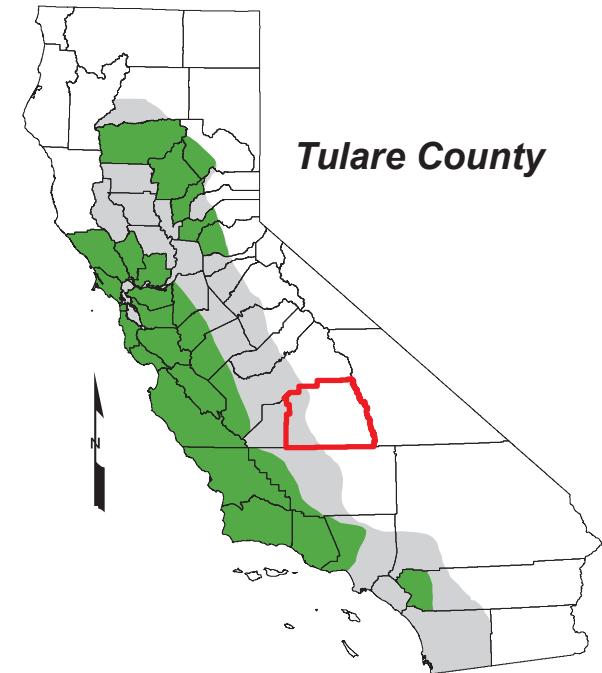

Range of the California Red-legged Frog (CRF)

Rana aurora draytonii

Current range of CRF per Recovery Plan, 2002

Historic range of CRF

Data Source: US Fish & Wildlife Service

Typical Township

6	5	4	3	2	1
7	8	9	10	11	12
18	17	16	15	14	13
19	20	21	22	23	24
30	29	28	27	26	25
31	32	33	34	35	36