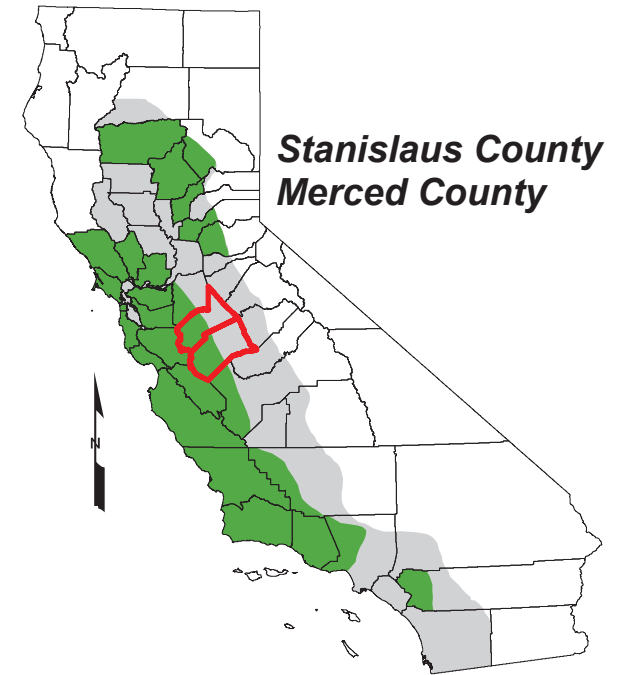

Range of the California Red-legged Frog (CRF)

Rana aurora draytonii

Stanislaus County
Merced County

 **Current range of CRF per Recovery Plan, 2002**

 **Historic range of CRF**

Data Source: US Fish & Wildlife Service

Typical Township

6	5	4	3	2	1
7	8	9	10	11	12
18	17	16	15	14	13
19	20	21	22	23	24
30	29	28	27	26	25
31	32	33	34	35	36