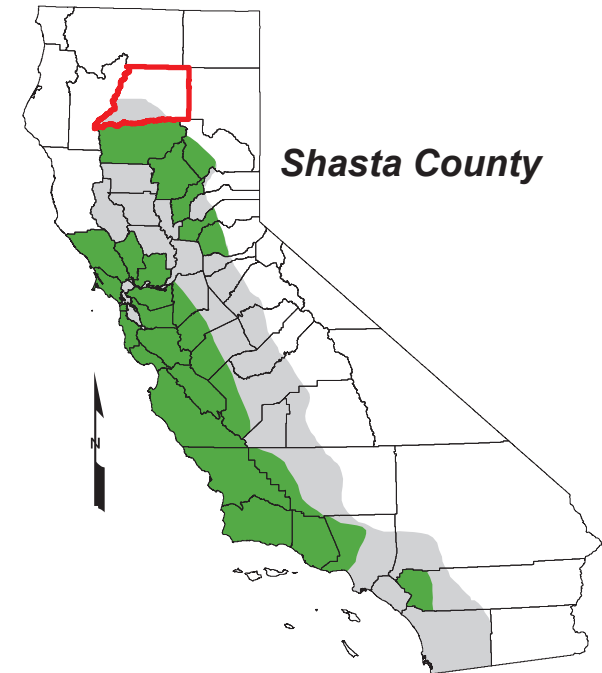

Range of the California Red-legged Frog (CRF)

Rana aurora draytonii

Current range of CRF per Recovery Plan, 2002

Historic range of CRF

Data Source: US Fish & Wildlife Service

Typical Township

6	5	4	3	2	1
7	8	9	10	11	12
18	17	16	15	14	13
19	20	21	22	23	24
30	29	28	27	26	25
31	32	33	34	35	36