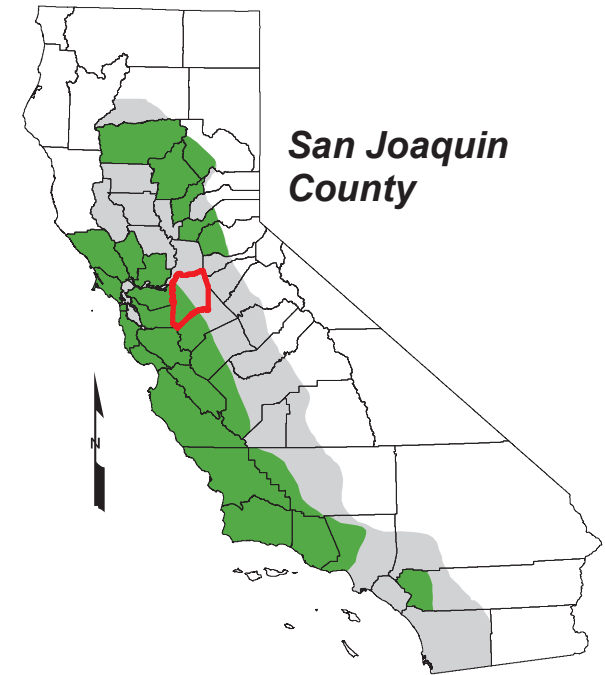

# Range of the California Red-legged Frog (CRF)

*Rana aurora draytonii*

**San Joaquin County**

**Current range of CRF per Recovery Plan, 2002**

**Historic range of CRF**

Data Source: US Fish & Wildlife Service

### Typical Township

6	5	4	3	2	1
7	8	9	10	11	12
18	17	16	15	14	13
19	20	21	22	23	24
30	29	28	27	26	25
31	32	33	34	35	36