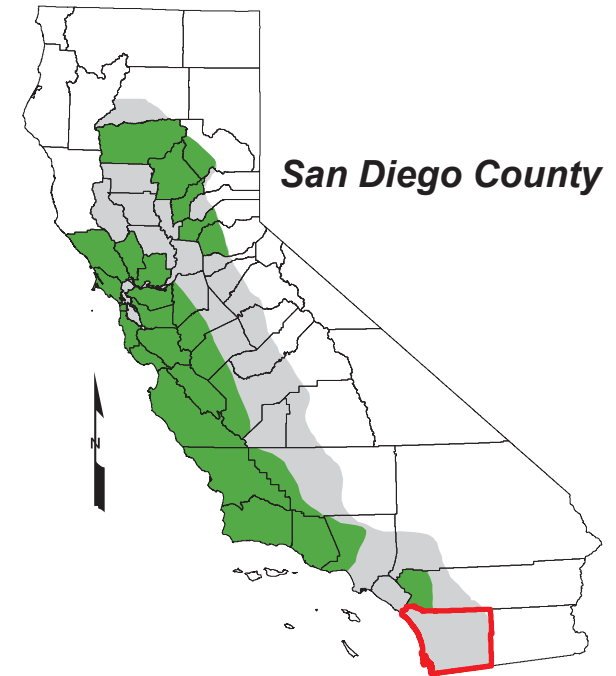

Range of the California Red-legged Frog (CRF)

Rana aurora draytonii

Current range of CRF per Recovery Plan, 2002

Historic range of CRF

Data Source: US Fish & Wildlife Service

Typical Township

6	5	4	3	2	1
7	8	9	10	11	12
18	17	16	15	14	13
19	20	21	22	23	24
30	29	28	27	26	25
31	32	33	34	35	36