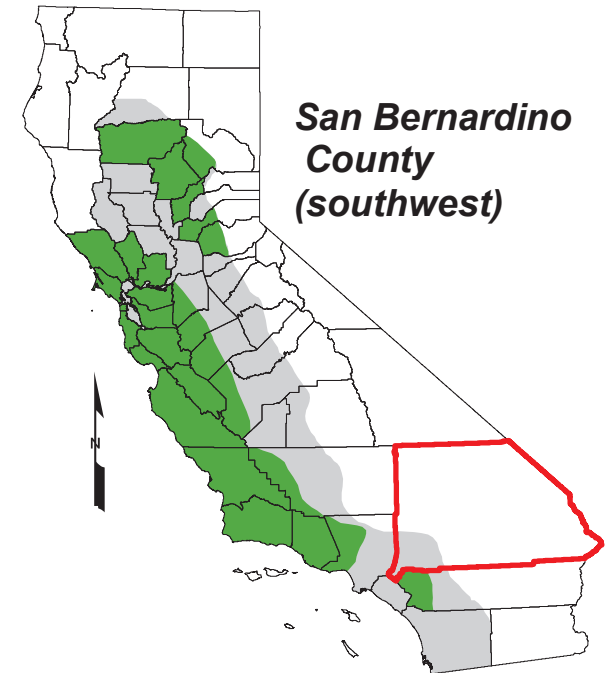

Range of the California Red-legged Frog (CRF)

Rana aurora draytonii

San Bernardino County (southwest)

 **Current range of CRF per Recovery Plan, 2002**

 **Historic range of CRF**

Data Source: US Fish & Wildlife Service

Typical Township

6	5	4	3	2	1
7	8	9	10	11	12
18	17	16	15	14	13
19	20	21	22	23	24
30	29	28	27	26	25
31	32	33	34	35	36