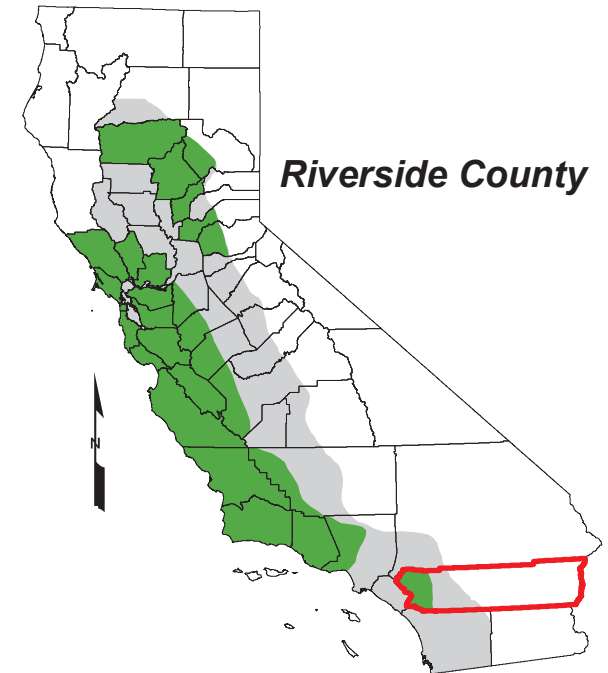

Range of the California Red-legged Frog (CRF)

Rana aurora draytonii

Current range of CRF per Recovery Plan, 2002

Historic range of CRF

Data Source: US Fish & Wildlife Service

Typical Township

6	5	4	3	2	1
7	8	9	10	11	12
18	17	16	15	14	13
19	20	21	22	23	24
30	29	28	27	26	25
31	32	33	34	35	36