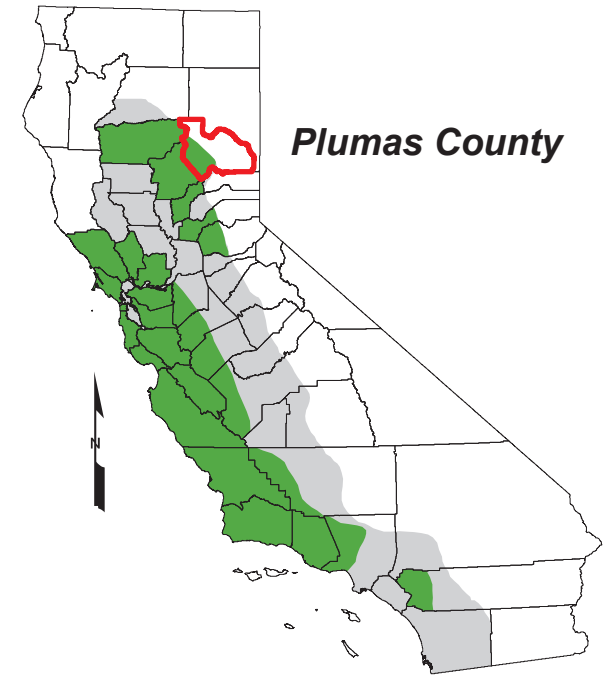

Range of the California Red-legged Frog (CRF)

Rana aurora draytonii

Current range of CRF per Recovery Plan, 2002

Historic range of CRF

Data Source: US Fish & Wildlife Service

Typical Township

6	5	4	3	2	1
7	8	9	10	11	12
18	17	16	15	14	13
19	20	21	22	23	24
30	29	28	27	26	25
31	32	33	34	35	36