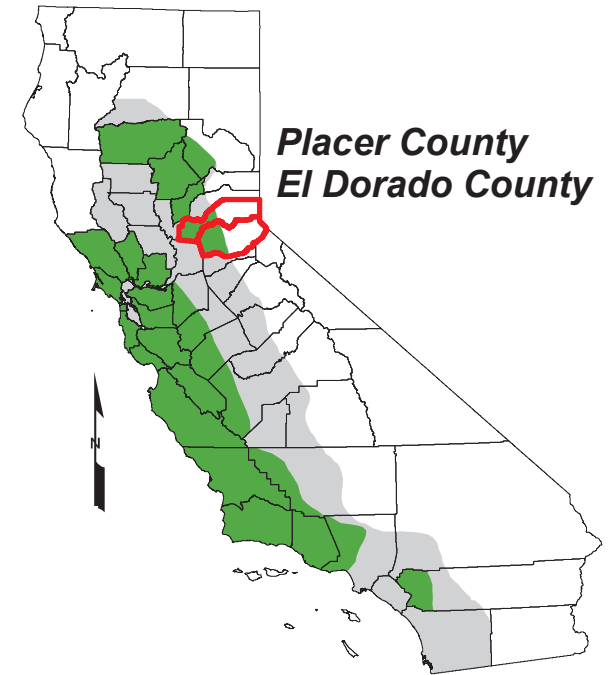

Range of the California Red-legged Frog (CRF)

Rana aurora draytonii

Placer County
El Dorado County

 **Current range of CRF per Recovery Plan, 2002**

 **Historic range of CRF**

Data Source: US Fish & Wildlife Service

Typical Township

6	5	4	3	2	1
7	8	9	10	11	12
18	17	16	15	14	13
19	20	21	22	23	24
30	29	28	27	26	25
31	32	33	34	35	36