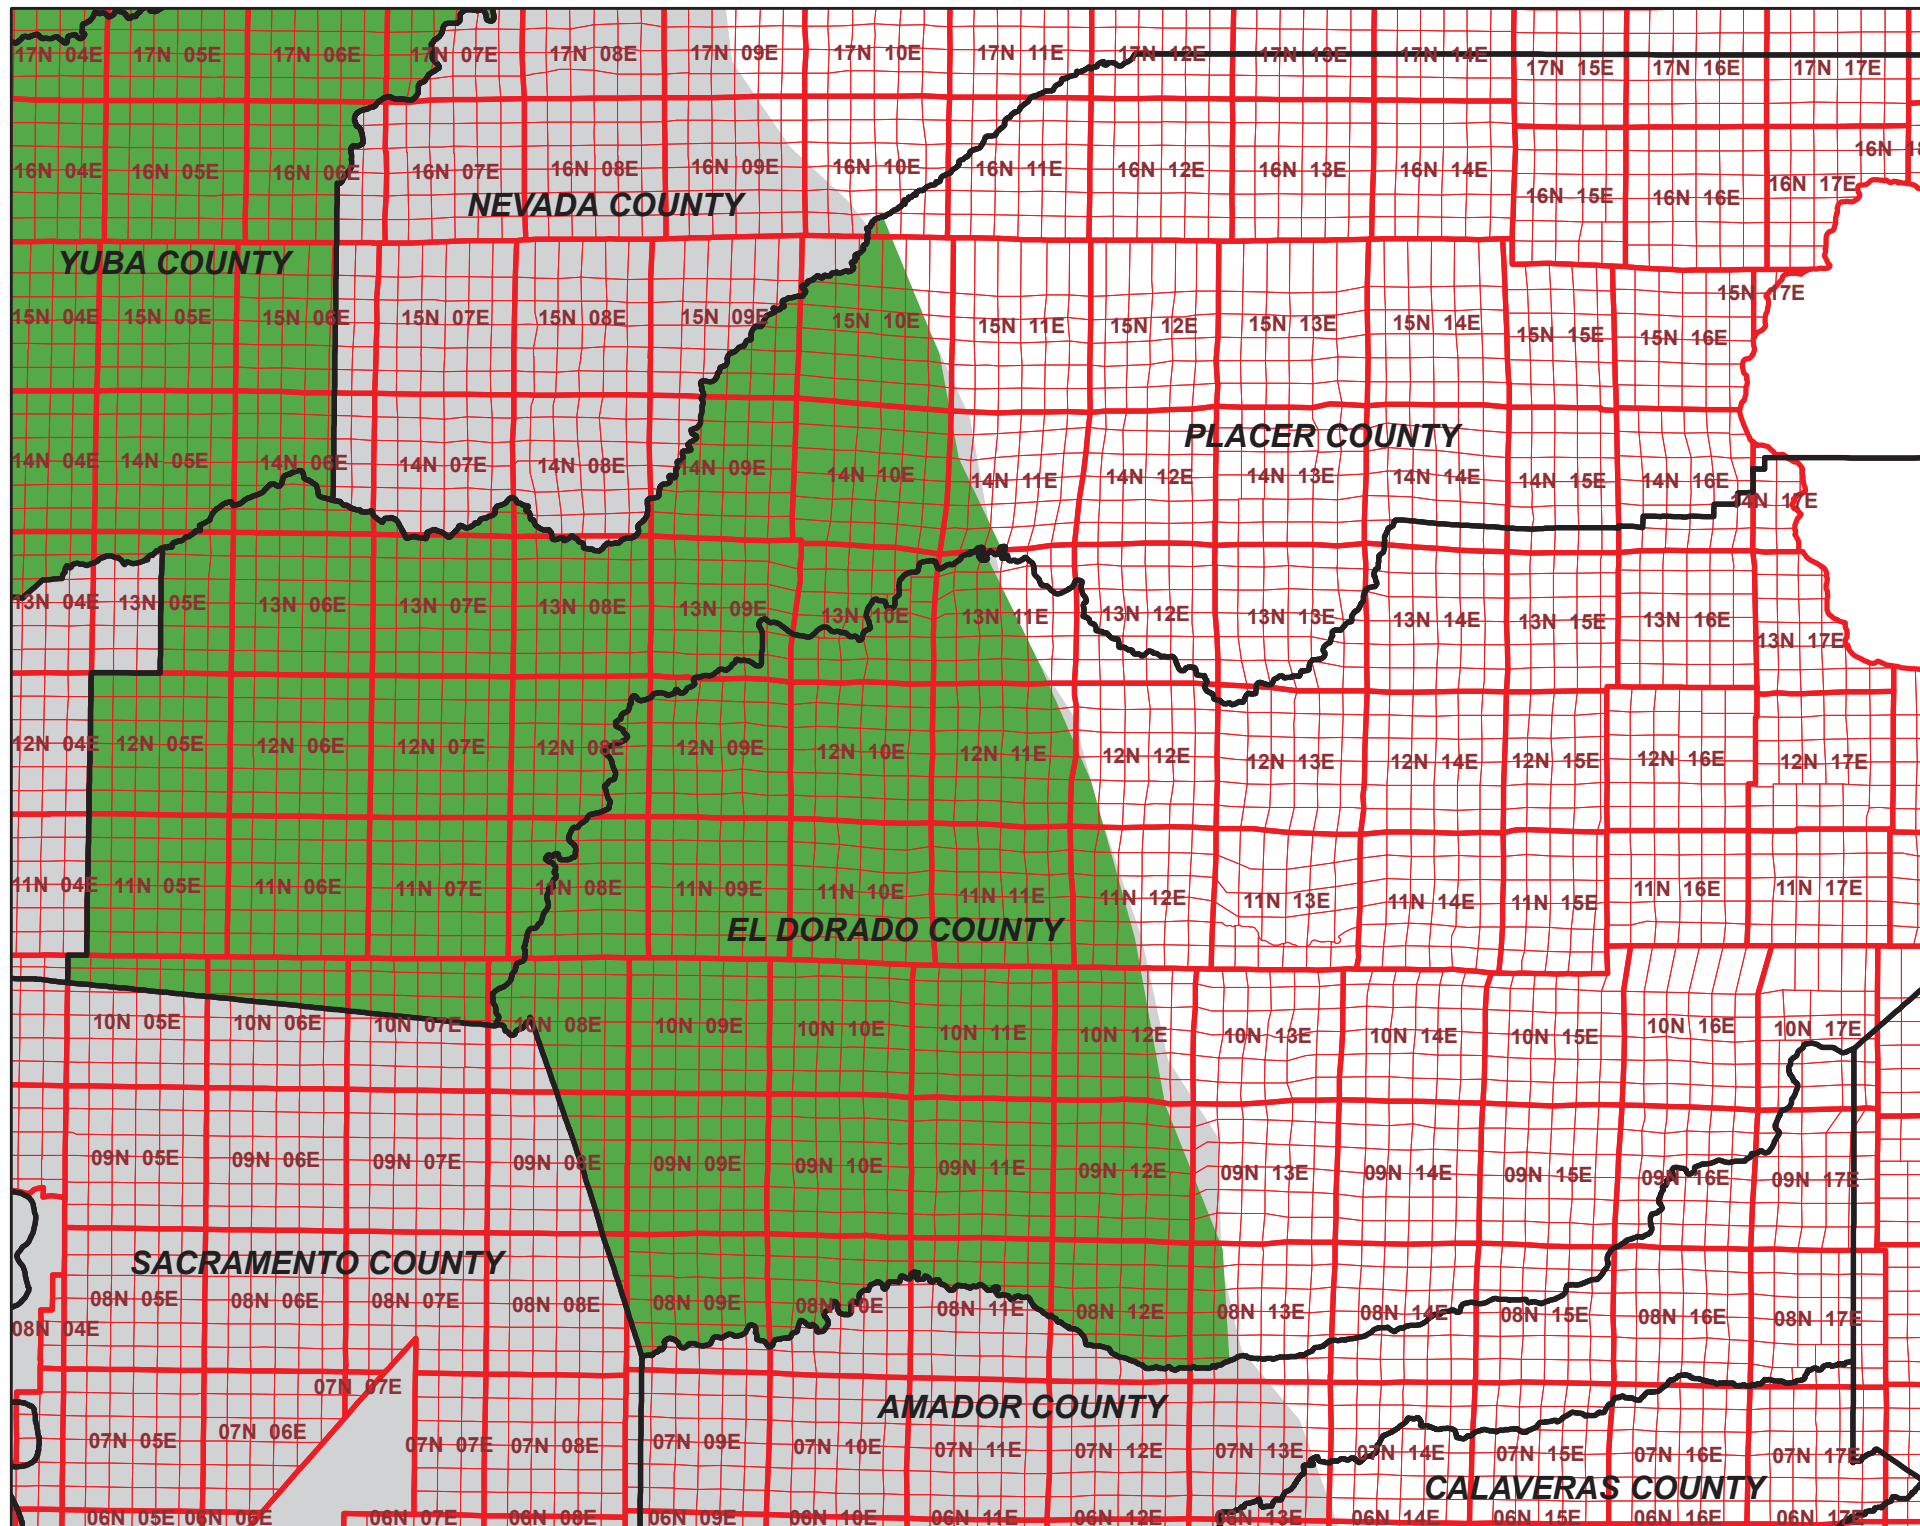

Range of the California Red-legged Frog (CRF)

Rana aurora draytonii

Placer County
El Dorado County

 **Current range of CRF per Recovery Plan, 2002**

 **Historic range of CRF**

Data Source: US Fish & Wildlife Service

Typical Township

6	5	4	3	2	1
7	8	9	10	11	12
18	17	16	15	14	13
19	20	21	22	23	24
30	29	28	27	26	25
31	32	33	34	35	36