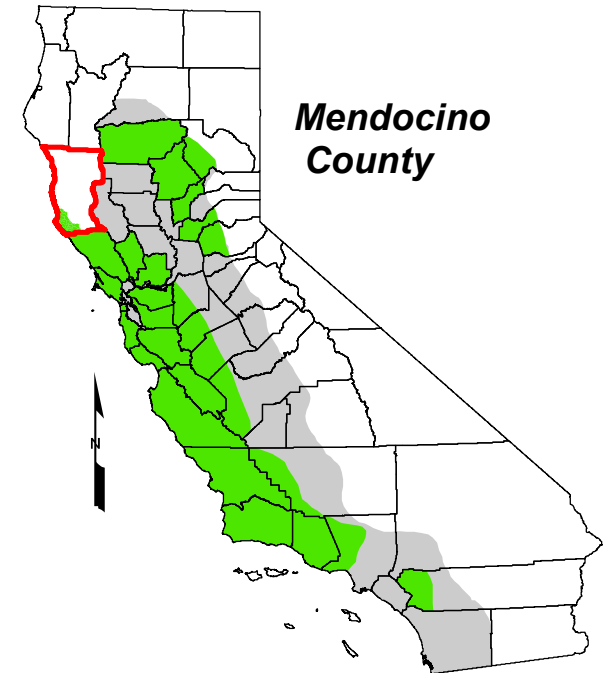

Range of the California Red-legged Frog (CRF)

Rana aurora draytonii

Mendocino County

 Current range of CRF per critical habitat designation 2006

 Historic range of CRF

Data Source: US Fish & Wildlife Service

Typical Township

6	5	4	3	2	1
7	8	9	10	11	12
18	17	16	15	14	13
19	20	21	22	23	24
30	29	28	27	26	25
31	32	33	34	35	36