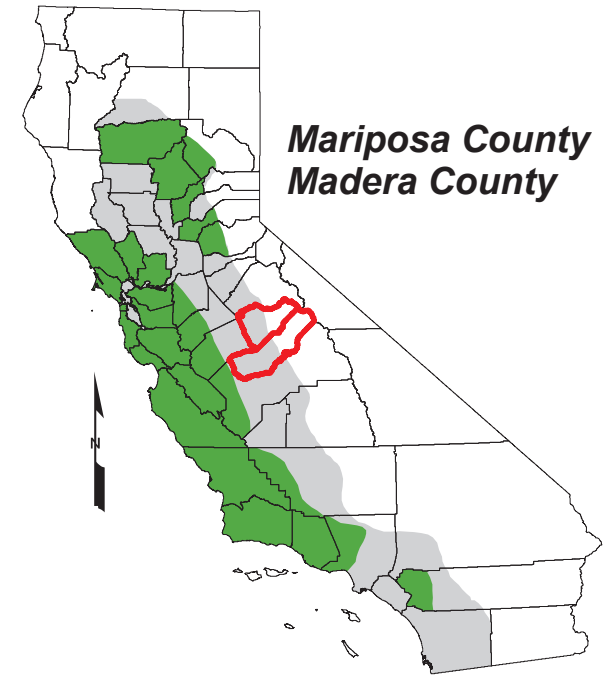

Range of the California Red-legged Frog (CRF)

Rana aurora draytonii

Mariposa County
Madera County

 **Current range of CRF per Recovery Plan, 2002**

 **Historic range of CRF**

Data Source: US Fish & Wildlife Service

Typical Township

6	5	4	3	2	1
7	8	9	10	11	12
18	17	16	15	14	13
19	20	21	22	23	24
30	29	28	27	26	25
31	32	33	34	35	36