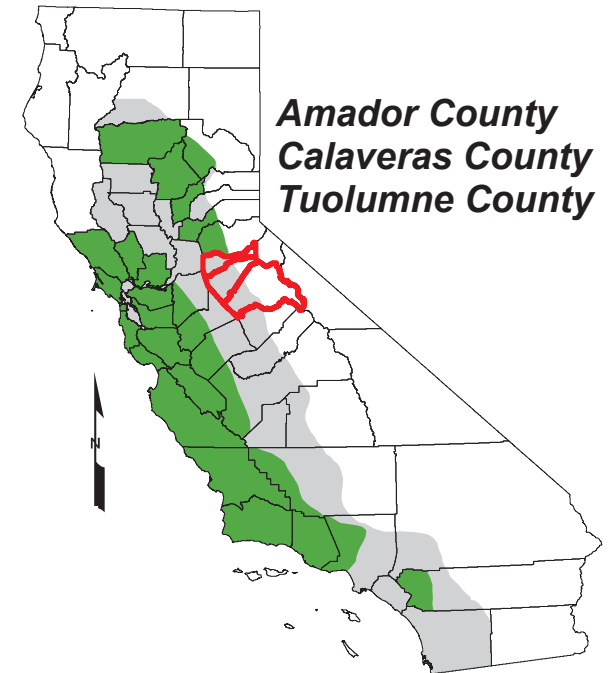

Range of the California Red-legged Frog (CRF)

Rana aurora draytonii

**Amador County
Calaveras County
Tuolumne County**

 **Current range of CRF per Recovery Plan, 2002**

 **Historic range of CRF**

Data Source: US Fish & Wildlife Service

Typical Township

6	5	4	3	2	1
7	8	9	10	11	12
18	17	16	15	14	13
19	20	21	22	23	24
30	29	28	27	26	25
31	32	33	34	35	36