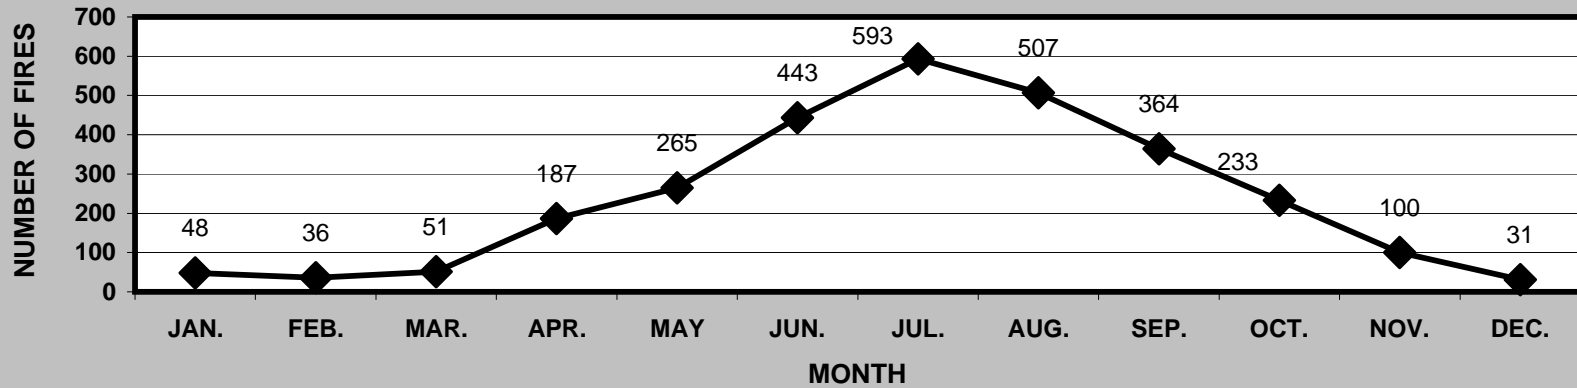

CALIFORNIA ALL INCIDENT REPORTING FIRES BY MONTH 2009

CALIFORNIA ALL INCIDENT REPORTING ACRES BURNED BY MONTH 2009