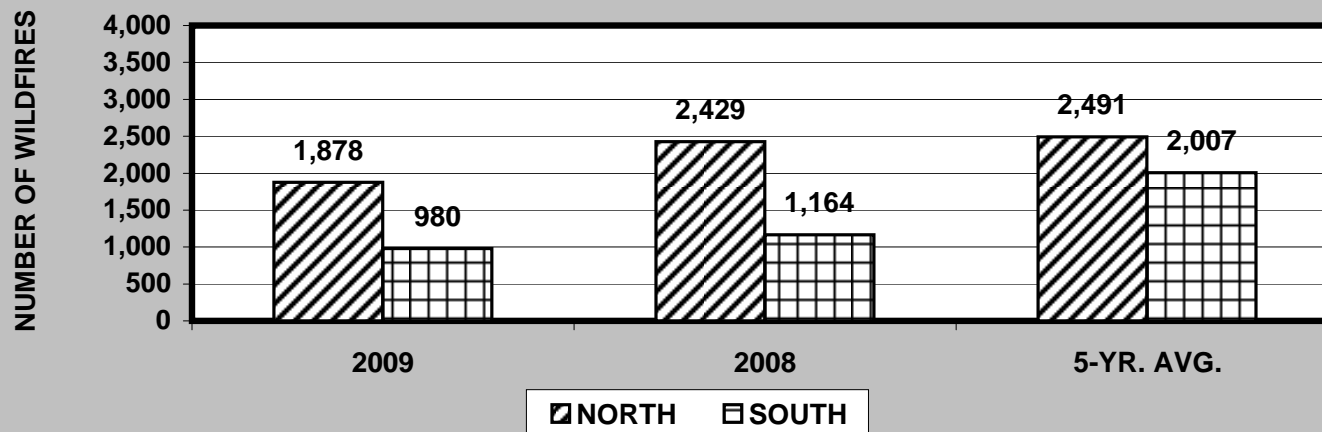

CAL FIRE DIRECT PROTECTION AREA

2009 Fire Activity Comparison To Last Year And 5-Year Average By Region

WILDFIRES BY REGION

ACRES BURNED BY REGION