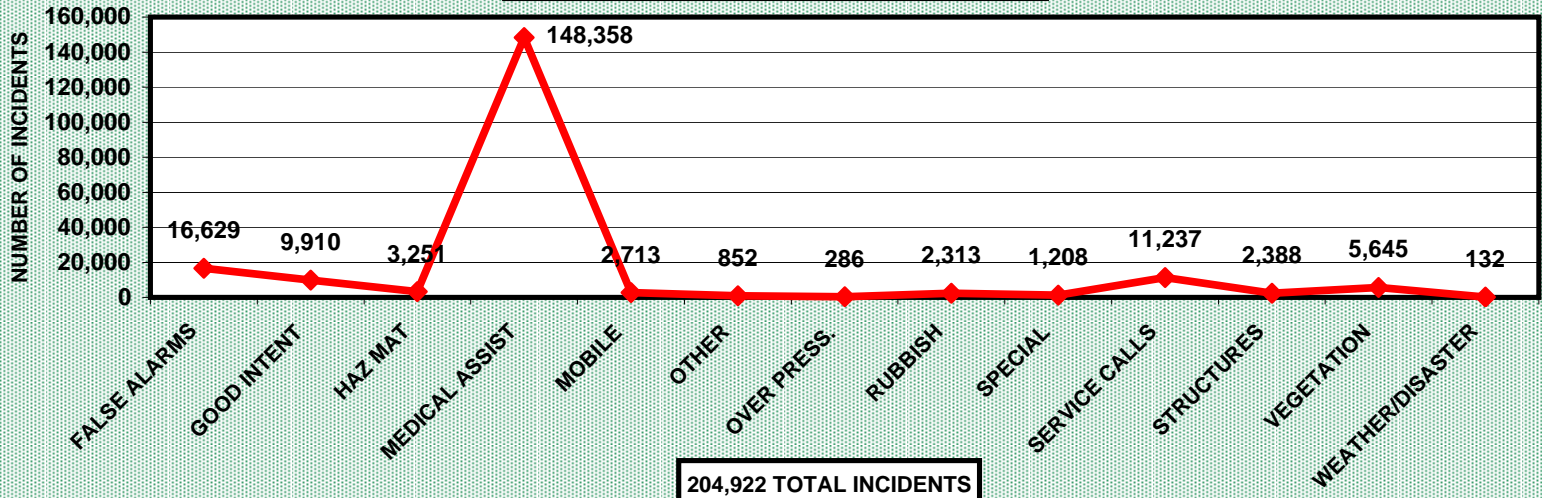

**STATEWIDE INCIDENT TOTALS - 2008**

**204,922 TOTAL INCIDENTS**